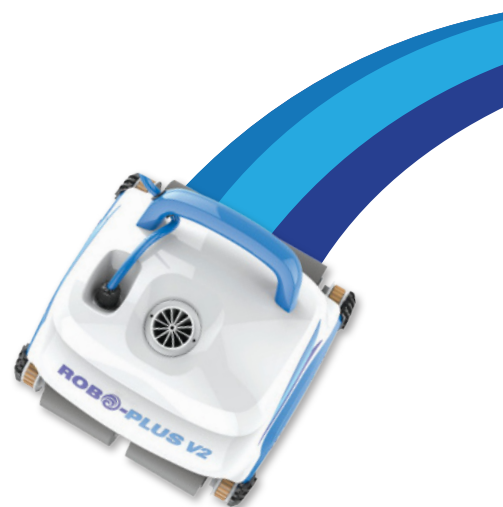

THE ALL NEW DESIGN

ROB-TEK -PLUS V2

RESIDENTIAL POOL CLEANER

For a sparkling clean pool with no-excuses... you'd
BETTER GO A ROBO!

RELTECH

Where the water flows best...

For effortless pool cleaning... you'd BETTER GO A ROBO!

BUILT TOUGH TO GO THE DISTANCE

ROBO-PLUS KEY FEATURES

Cycle Time	0.5/1/2 Hours
Cable	15m
Filtration	2 Filter Grades available
Brushes	4 x Sponge Wheels
Filtration Rate	290 Litres/minute
Rated Power	200 Watts
Dry Weight	12.5kg

ROBOS SIMPLY
KEEP GO-GOING

Water Line Cleaning

Wall Climbing Activity

Quick Cleaning Option
(floor only)

Twin Drive Motors

RELTECH

See more at www.reltech.com.au