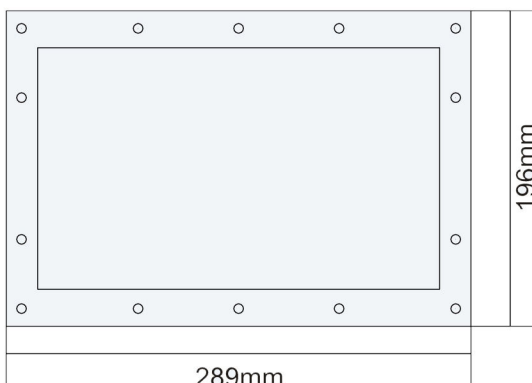

Installation details.

- ❖ Skimmer box to be mounted horizontally
- ❖ Ensure fascia gasket is secured with stainless steel screws (supplied) and sealant applied around opening to ensure it is water tight.
- ❖ Pack sand or material around skimmer box during pool installation, care must taken when using heavy machinery. Secure pipework with back fill as needed.

Specifications

Model No.	Max. Surface Area	Basket Capacity	Suction Port	Overflow Port
SKBXSTD	55.74m²	4.26L	40mm / 50mm	25mm
SKBXEXT	55.74m²	4.26L	40mm / 50mm	25mm

If your pool area is bigger than the maximum surface area mentioned in the specification, additional skimmer box is necessary.

Model No.	Overall Height	Depth	Weight
SKBXSTD	607mm	482mm	5.96kg / 5.39kg
SKBXEXT	575mm	473mm	4.39kg / 4.04kg

SKBXSTD