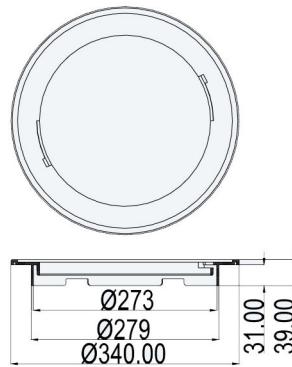

Round Dress Ring