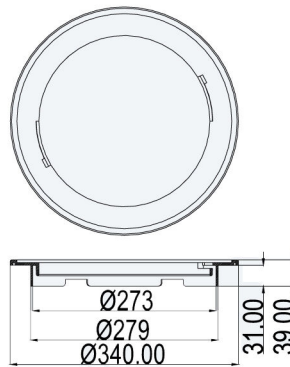

Round Dress Ring