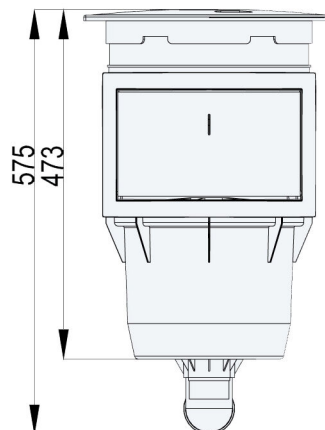

#### Extension Ring

### Dimensions

### Exploded Diagram For Standard Skimmer Box

Key NO.	Part Number	Product Description	QTY
1	01211034	Lid	1
2	01050009	Plug for Lid	1
3	01211035	Round Dress Ring	1
	01211036	Square Dress Ring	1
4	01051023	1.5" Plug	1
5	01050007	Vacuum Hose Connector	1
6	01051180	Vacuum Plate	1
7	89150501	Basket With Plastic Handle	1
8	01050004	Height Extension	1
9	89150503	Standard & Wide Mouth Skimmers Body	1
10	89150502	Weir Door	1
10-1	01050006	Lock	1
10-2	03014017	AISI 316 Spring	1
10-3	01050005	Pin	1
11	02020021	Gasket for Standard Skimmer	2
12	01051184	Frame for Standard Skimmer	1
13	03011300	M5.5*30 SS#316 Screws	14
14	01051185	Standard Skimmer Face Plate	1
15	01170009	1.5" Union Converter (from Metric to Imperial)	1
16	01170007	2.0" Threaded Union	1
17	01170008	2.0" Union Converter (from Metric to Imperial)	1
18	01170023	2.0" Elbow Union	1