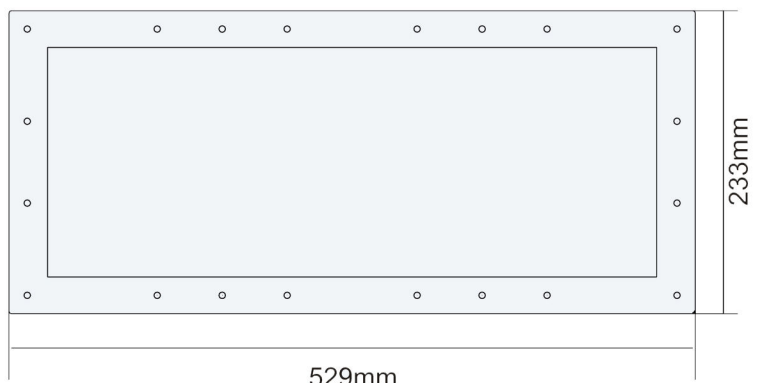

### Dimensions

## Specifications

Model No.	Max. Surface Area	Basket Capacity	Suction Port	Overflow Port
SKBXSTD	55.74m <sup>2</sup>	4.26L	40mm / 50mm	25mm
SKBXEXT	55.74m <sup>2</sup>	4.26L	40mm / 50mm	25mm

If your pool area is bigger than the maximum surface area mentioned in the specification, additional skimmer box is necessary.

Model No.	Overall Height	Depth	Weight
SKBXSTD	607mm	482mm	5.96kg / 5.39kg
SKBXEXT	575mm	473mm	4.39kg / 4.04kg

**SKBXSTD**

**SKBKEXT**