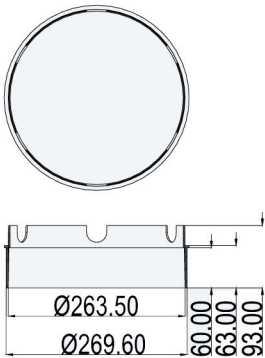

Extension Ring