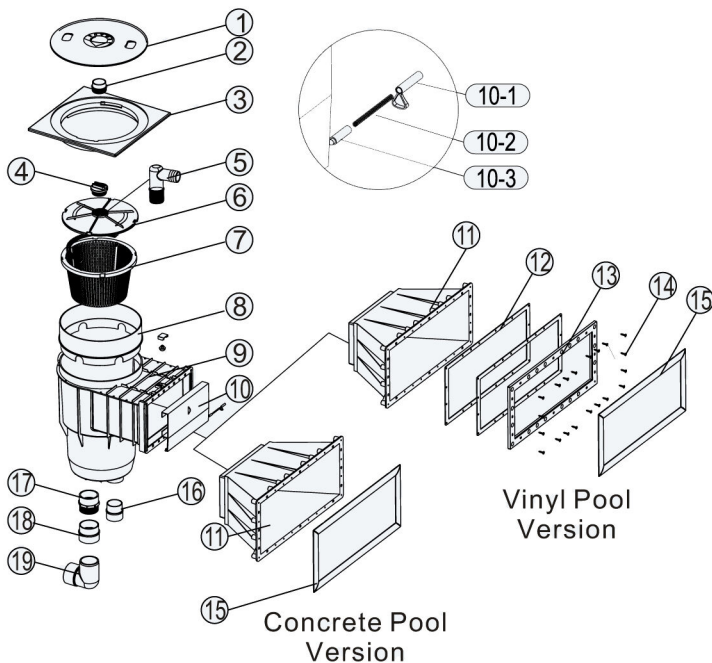

#### Square Dress Ring

### Dimensions

### Exploded Diagram For Standard Skimmer Box

Key NO.	Part Number	Product Description	QTY
1	01211034	Lid	1
2	01050009	Plug for Lid	1
3	01211035	Round Dress Ring	1
	01211036	Square Dress Ring	1
4	01051023	1.5" Plug	1
5	01050007	Vacuum Hose Connector	1
6	01051180	Vacuum Plate	1
7	89150501	Basket With Plastic Handle	1
8	01050004	Height Extension	1
9	89150503	Standard & Wide Mouth Skimmers Body	1
10	89150502	Weir Door	1
10-1	01050006	Lock	1
10-2	03014017	AISI 316 Spring	1
10-3	01050005	Pin	1
11	02020021	Gasket for Standard Skimmer	2
12	01051184	Frame for Standard Skimmer	1
13	03011300	M5.5*30 SS#316 Screws	14
14	01051185	Standard Skimmer Face Plate	1
15	01170009	1.5" Union Converter (from Metric to Imperial)	1
16	01170007	2.0" Threaded Union	1
17	01170008	2.0" Union Converter (from Metric to Imperial)	1
18	01170023	2.0" Elbow Union	1

### Exploded Diagram For Wide Mouth Skimmer Box

Key NO.	Part Number	Product Description	QTY
1	01211034	Lid	1
2	01050009	Plug for Lid	1
3	01211035	Round Dress Ring	1
	01211036	Square Dress Ring	1
4	01051023	1.5" Plug	1
5	01050007	Vacuum Hose Connector	1
6	01051180	Vacuum Plate	1
7	89150501	Basket With Plastic Handle	1
8	01050004	Height Extension	1
9	89150503	Standard & Wide Mouth Skimmers Body	1
10	89150502	Weir Door	1
10-1	01050006	Lock	1
10-2	03014017	AISI 316 Spring	1
10-3	01050005	Pin	1
11	01051183	Wide Mouth Extension	1
12	02020022	Gasket for Wide Mouth Skimmer	2
13	01051187	Frame for Wide Mouth Skimmer	1
14	03011300	M5.5*30 AISI 316 Screws	16
15	01051188	EM0040 Standard Skimmer Face Plate	1
16	01170009	1.5" Union Converter (from Metric to Imperial)	1
17	01170007	2.0" Threaded Union	1
18	01170008	2.0" Union Converter (from Metric to Imperial)	1
19	01170023	2.0" Elbow Union	1