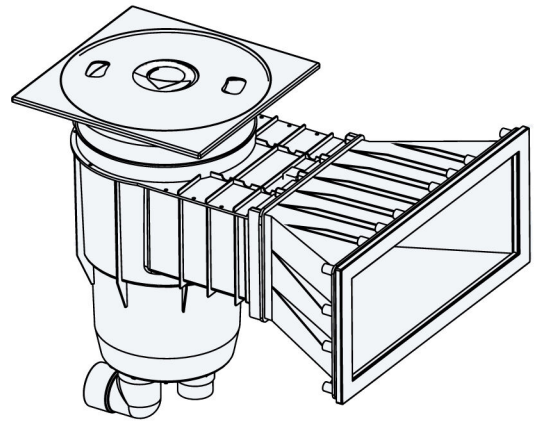

Reltech Wide Mouth Skimmer Box SKBXEXT

- ❖ Made of ABS thermoplastic, UV coated to give excellent strength and durability, the Wide Mouth wall skimmer boxes are suitable for all types of domestic swimming pool installations. Each unit has in-build overflow port, and high capacity basket.
- ❖ Outlet port is 50mm with 40mm knockout available.
- ❖ Each Wide Mouth Wall Skimmer Box comes with round lid, weir door and vacuum plate.
- ❖ Basket & Vacuum plate neatly secured simply by rotating parts into place.