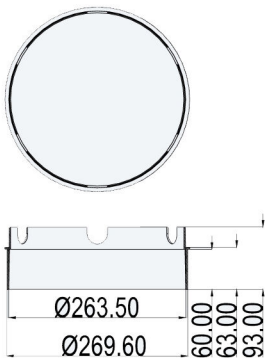

Extension Ring