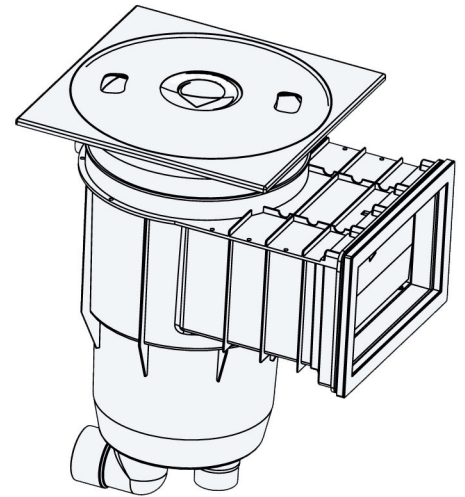

## Reltech Standard Wall Skimmer Box. SKBXSTD

- ❖ Made of ABS thermoplastic, UV coated to give excellent strength and durability, the standard wall skimmer boxes are suitable for all types of domestic swimming pool installations. Each unit has in-build overflow port, and high capacity basket.
- ❖ Outlet port is 50mm with 40mm knockout available.
- ❖ Each Standard Wall Skimmer Box comes with round lid, weir door and vacuum plate.
- ❖ Basket & Vacuum plate neatly secured simply by rotating parts into place.

### Optional Parts.

- ❖ Extension Ring
- ❖ Round Dress Ring
- ❖ Square Dress Ring
- ❖ Wide mouth wall skimmer