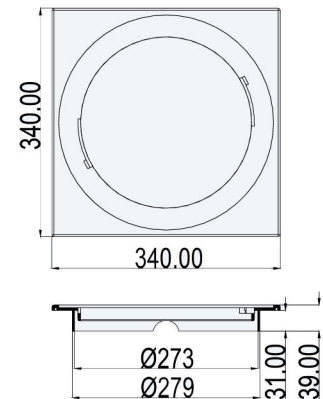

### Dimensions

### Exploded Diagram For Wide Mouth Skimmer Box

Key NO.	Part Number	Product Description	QTY
1	01211034	Lid	1
2	01050009	Plug for Lid	1
3	01211035	Round Dress Ring	1
	01211036	Square Dress Ring	1
4	01051023	1.5" Plug	1
5	01050007	Vacuum Hose Connector	1
6	01051180	Vacuum Plate	1
7	89150501	Basket With Plastic Handle	1
8	01050004	Height Extension	1
9	89150503	Standard & Wide Mouth Skimmers Body	1
10	89150502	Weir Door	1
10-1	01050006	Lock	1
10-2	03014017	AISI 316 Spring	1
10-3	01050005	Pin	1
11	01051183	Wide Mouth Extension	1
12	02020022	Gasket for Wide Mouth Skimmer	2
13	01051187	Frame for Wide Mouth Skimmer	1
14	03011300	M5.5*30 AISI 316 Screws	16
15	01051188	EM0040 Standard Skimmer Face Plate	1
16	01170009	1.5" Union Converter (from Metric to Imperial)	1
17	01170007	2.0" Threaded Union	1
18	01170008	2.0" Union Converter (from Metric to Imperial)	1
19	01170023	2.0" Elbow Union	1

### Optional Parts.

- ❖ Extension Ring
- ❖ Round Dress Ring
- ❖ Square Dress Ring