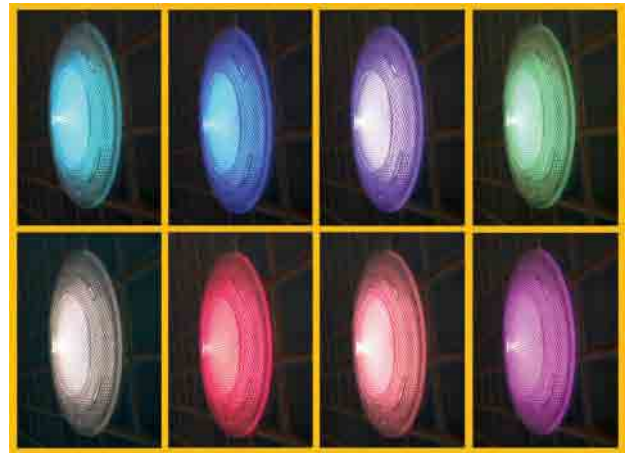

## LED Pool Lights

*Premium Lighting System*

**RELTECH**

Where the water flows best...

The underwater lighting system providing maximum brightness.

Compatible with  
**InstaTouch™**  
SMART LIGHTING  
CONTROLLER

- EvoMAX is a premium niche lighting system providing maximum illumination whilst preserving a flush profile
- The lens design on EvoMAX provides unrivalled light diffusion and distinctive side lighting effects – eliminating hot spots.
- The patented and innovative Quick Connect Plug Kit allows the cable to be detached from the pool light, simplifying the installation process.
- Available in fixed colours of blue, white and warm-white as well as multi-colour.
- Multicolour lights can be operated from Aqua-Quip's InstaTouch Smart Lighting Controller, a wall switch or a variety of third party control systems.
- EvoMAX is also the perfect choice for replacement of existing niche lights in concrete and fibreglass pools.

EvoMAX shown with optional mirror-polished stainless steel trim ring.

Specifications:

EvoMAX	Niche Light			
Suitable for:	New Concrete Pools, Spas, Water Features, Catch Tanks and retro-fit applications			
Stainless Steel Option:	Yes, P/N: MXA 056			
Cable Lengths:	20m, 30m, 40m			
Operating Voltage:	12v AC			
Dimensions:	Lens diameter: 166mm    Protrusion: 9mm			
Rating:	IPX8			
	Multi-Colour	Blue	White	Warm White
Power Consumption:	30 VA Max	25 VA	25 VA	25 VA
Light Colour:	Various	475 nm	>5000K	3000K
Light Output (typical):	Various	300 lm	985 lm	985 lm