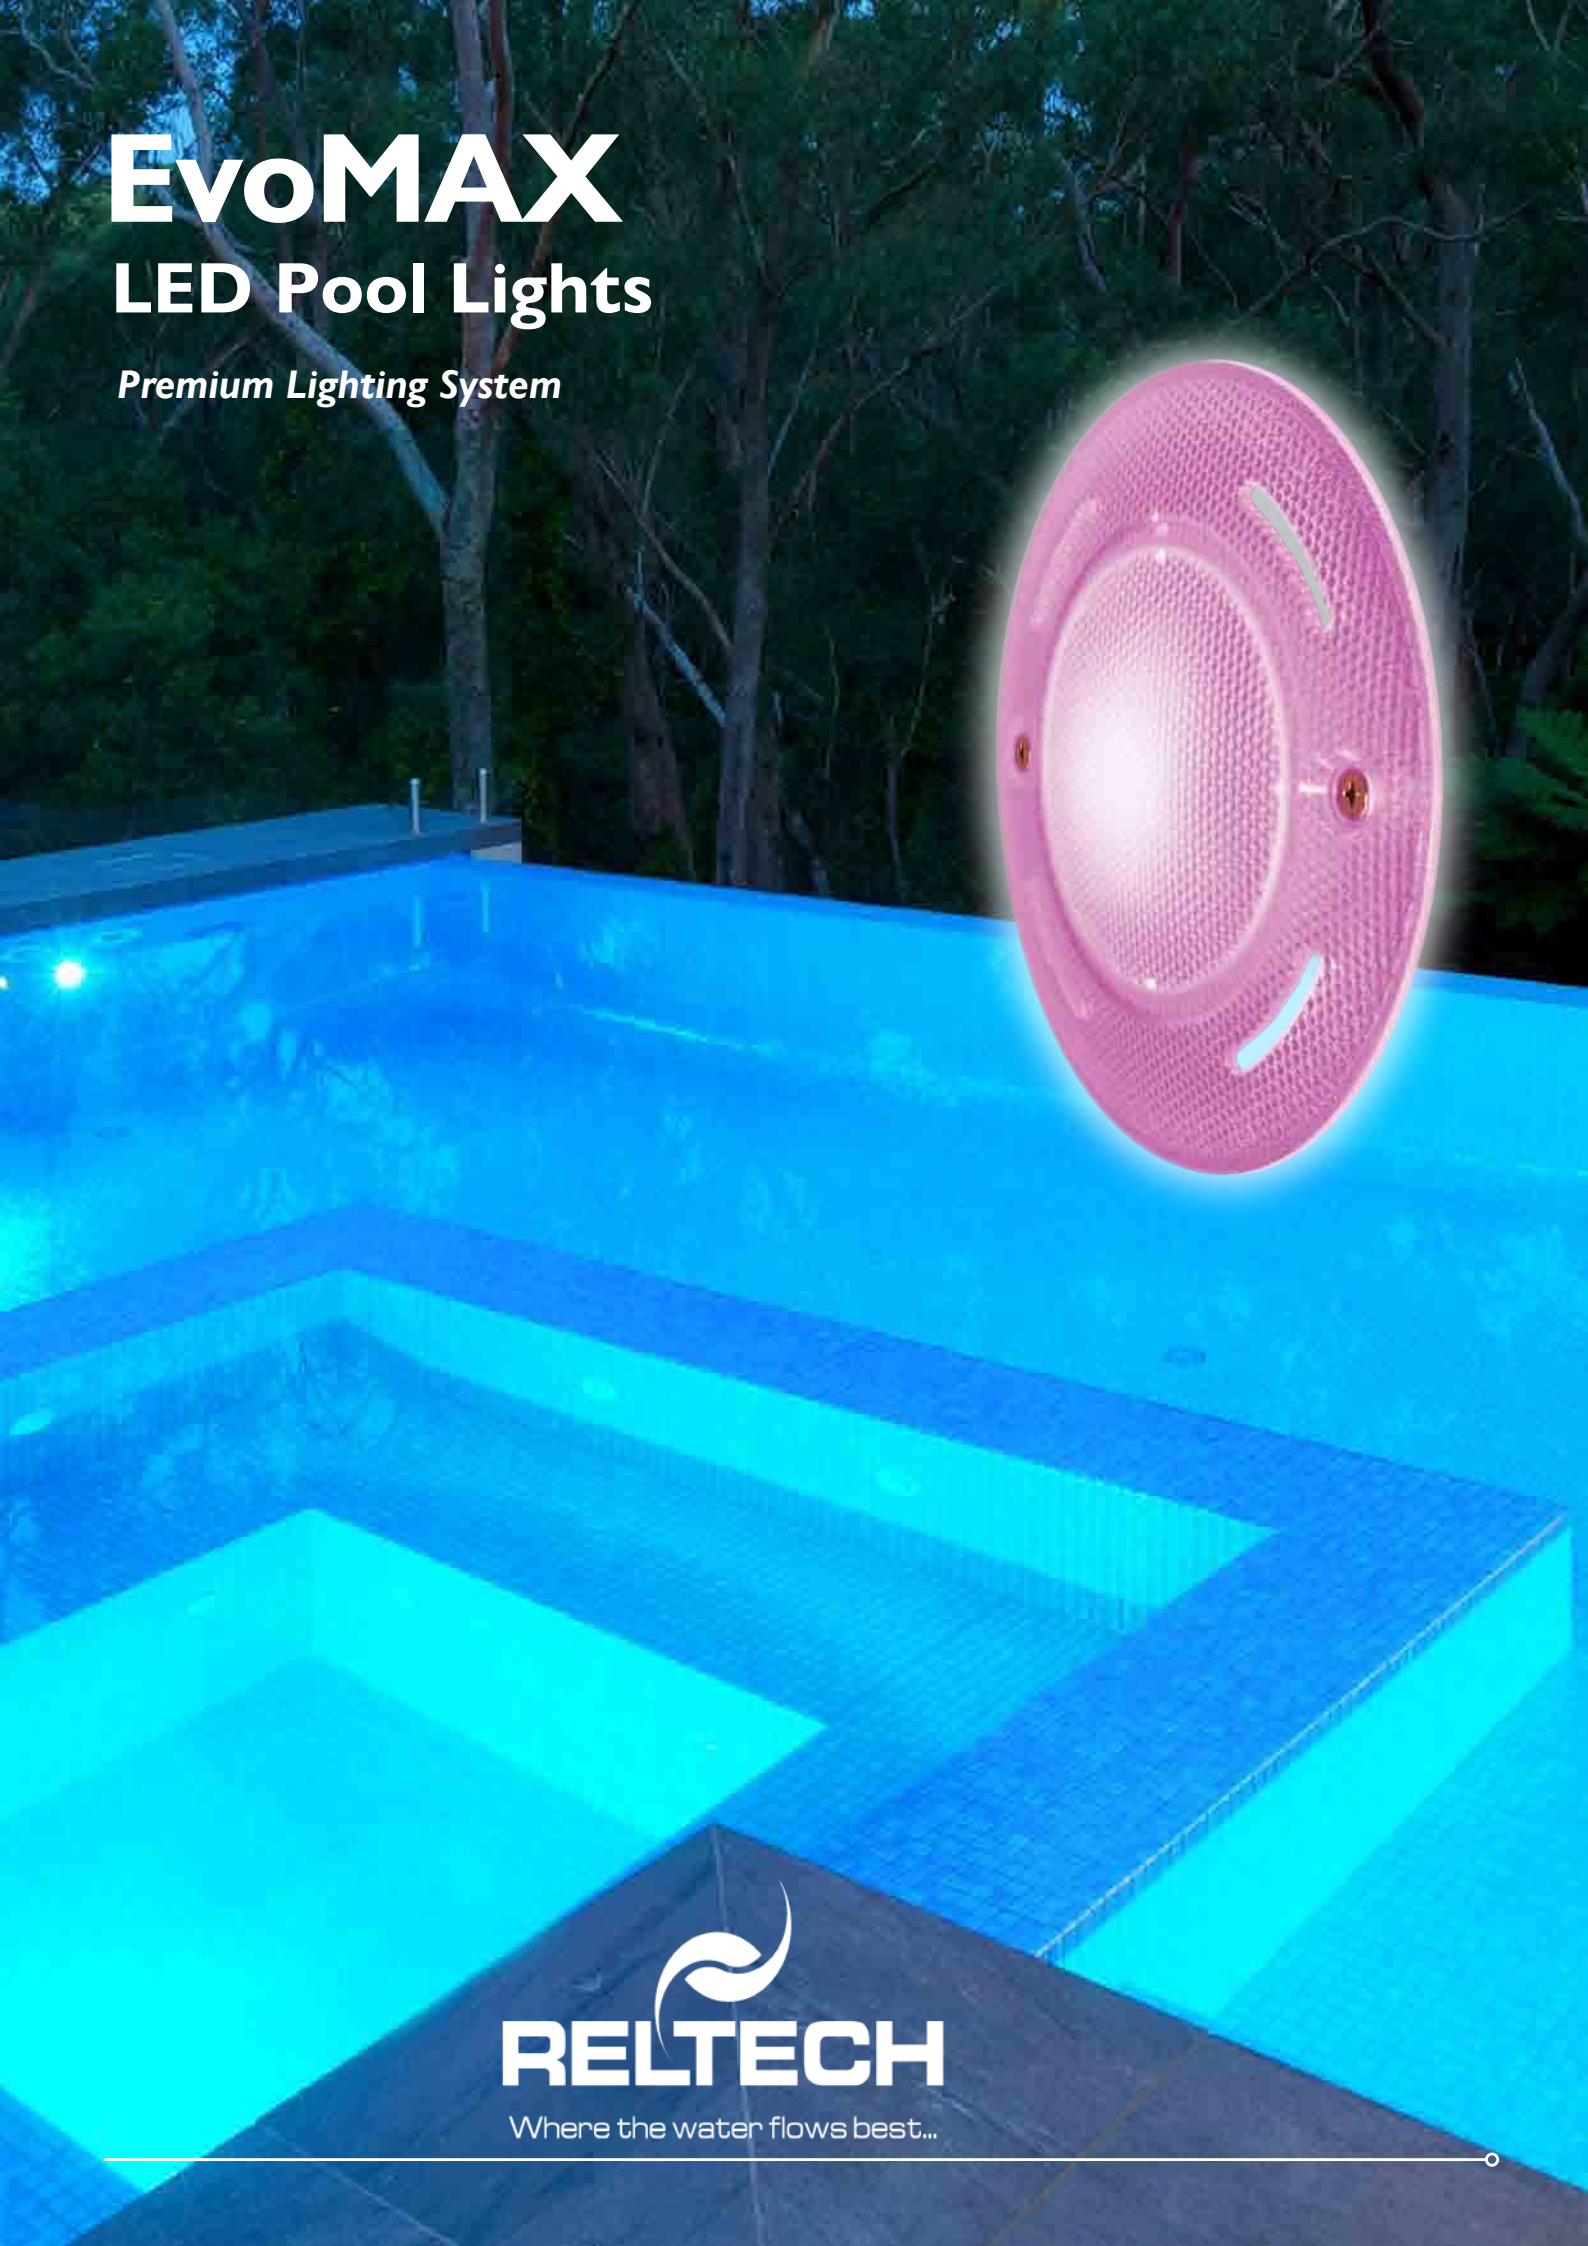

## LED Pool Lights

*Premium Lighting System*

**RELTECH**

Where the water flows best...

The underwater lighting system providing maximum brightness.

Compatible with  
**InstaTouch™**  
SMART LIGHTING  
CONTROLLER

- EvoMAX is a premium niche lighting system providing maximum illumination whilst preserving a flush profile
- The lens design on EvoMAX provides unrivalled light diffusion and distinctive side lighting effects – eliminating hot spots.
- The patented and innovative Quick Connect Plug Kit allows the cable to be detached from the pool light, simplifying the installation process.
- Available in fixed colours of blue, white and warm-white as well as multi-colour.
- Multicolour lights can be operated from Aqua-Quip's InstaTouch Smart Lighting Controller, a wall switch or a variety of third party control systems.
- EvoMAX is also the perfect choice for replacement of existing niche lights in concrete and fibreglass pools.

EvoMAX shown with optional mirror-polished stainless steel trim ring.

Specifications:

EvoMAX	Niche Light			
Suitable for:	New Concrete Pools, Spas, Water Features, Catch Tanks and retro-fit applications			
Stainless Steel Option:	Yes, P/N: MXA 056			
Cable Lengths:	20m, 30m, 40m			
Operating Voltage:	12v AC			
Dimensions:	Lens diameter: 166mm    Protrusion: 9mm			
Rating:	IPX8			
	Multi-Colour	Blue	White	Warm White
Power Consumption:	30 VA Max	25 VA	25 VA	25 VA
Light Colour:	Various	475 nm	>5000K	3000K
Light Output (typical):	Various	300 lm	985 lm	985 lm